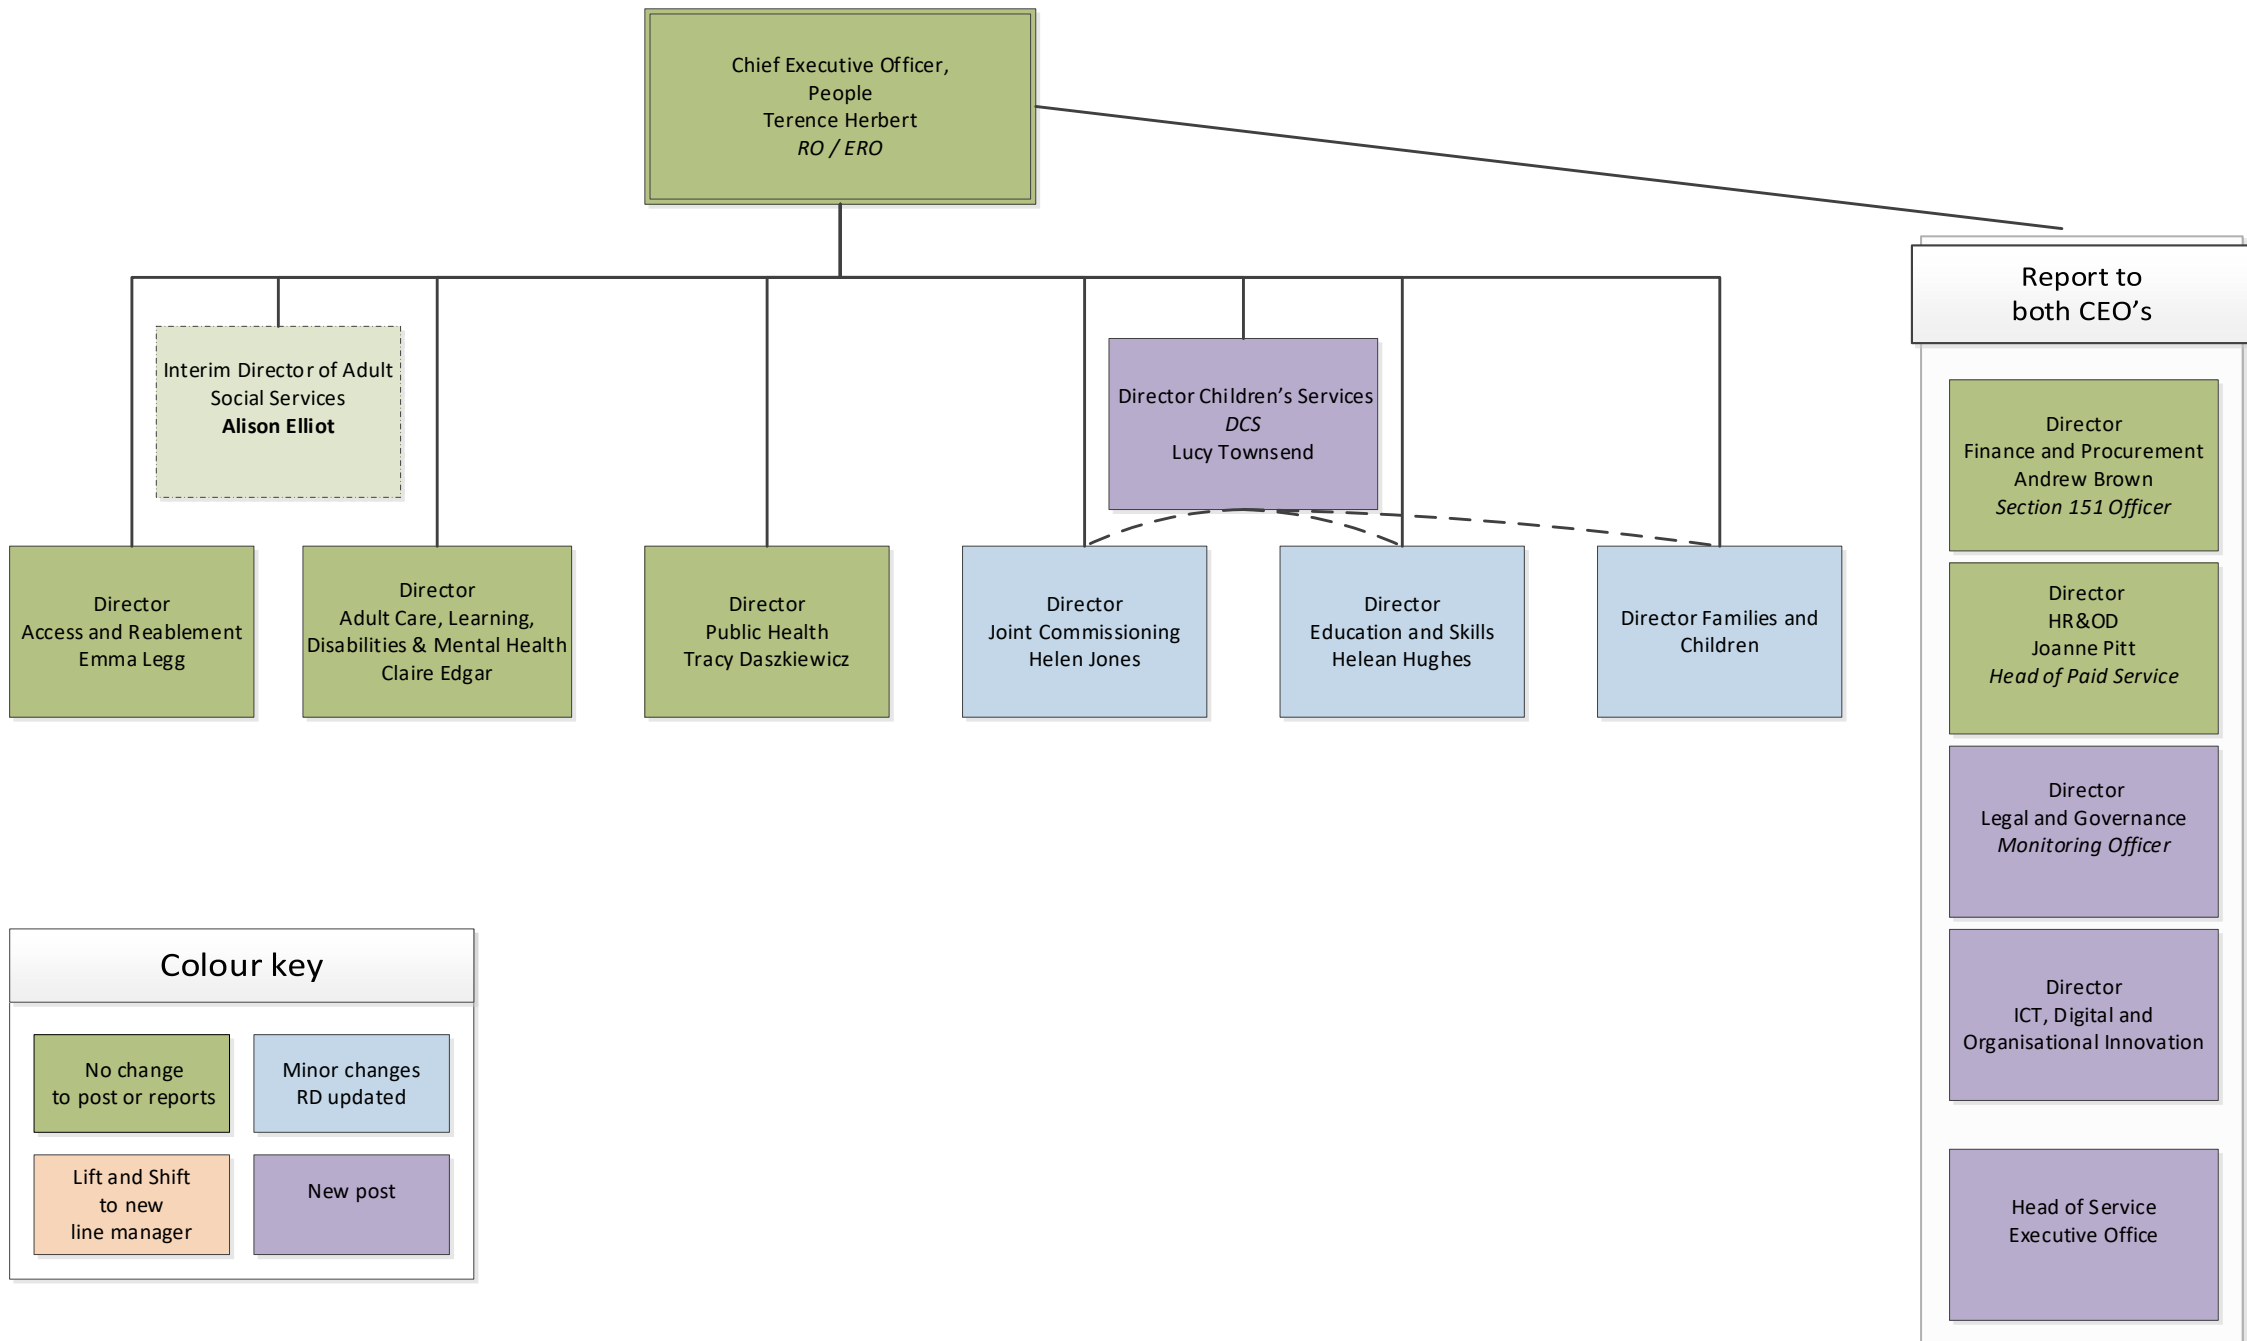

# Information for staff

Senior Leadership Structure

**Colour key**

No change to post or reports	Minor changes RD updated
Lift and Shift to new line manager	New post

Chief Executive Officer,  
Place  
Alistair Cunningham

Director  
Communities and  
Neighbourhood

Head of Customer  
Services

Head of Service  
Communities

Head of Service  
Community Development

Head of Service  
Passenger Transport

Head of Rights of Way  
and Countryside

Head of Service  
Public Protection

Head of  
Communications,  
Marketing and Events

Current services remain  
unchanged

Streetscene and Place  
Based Community  
Services Manager

**Streetscene team**  
  
Engineer  
Technical Officer  
Technician