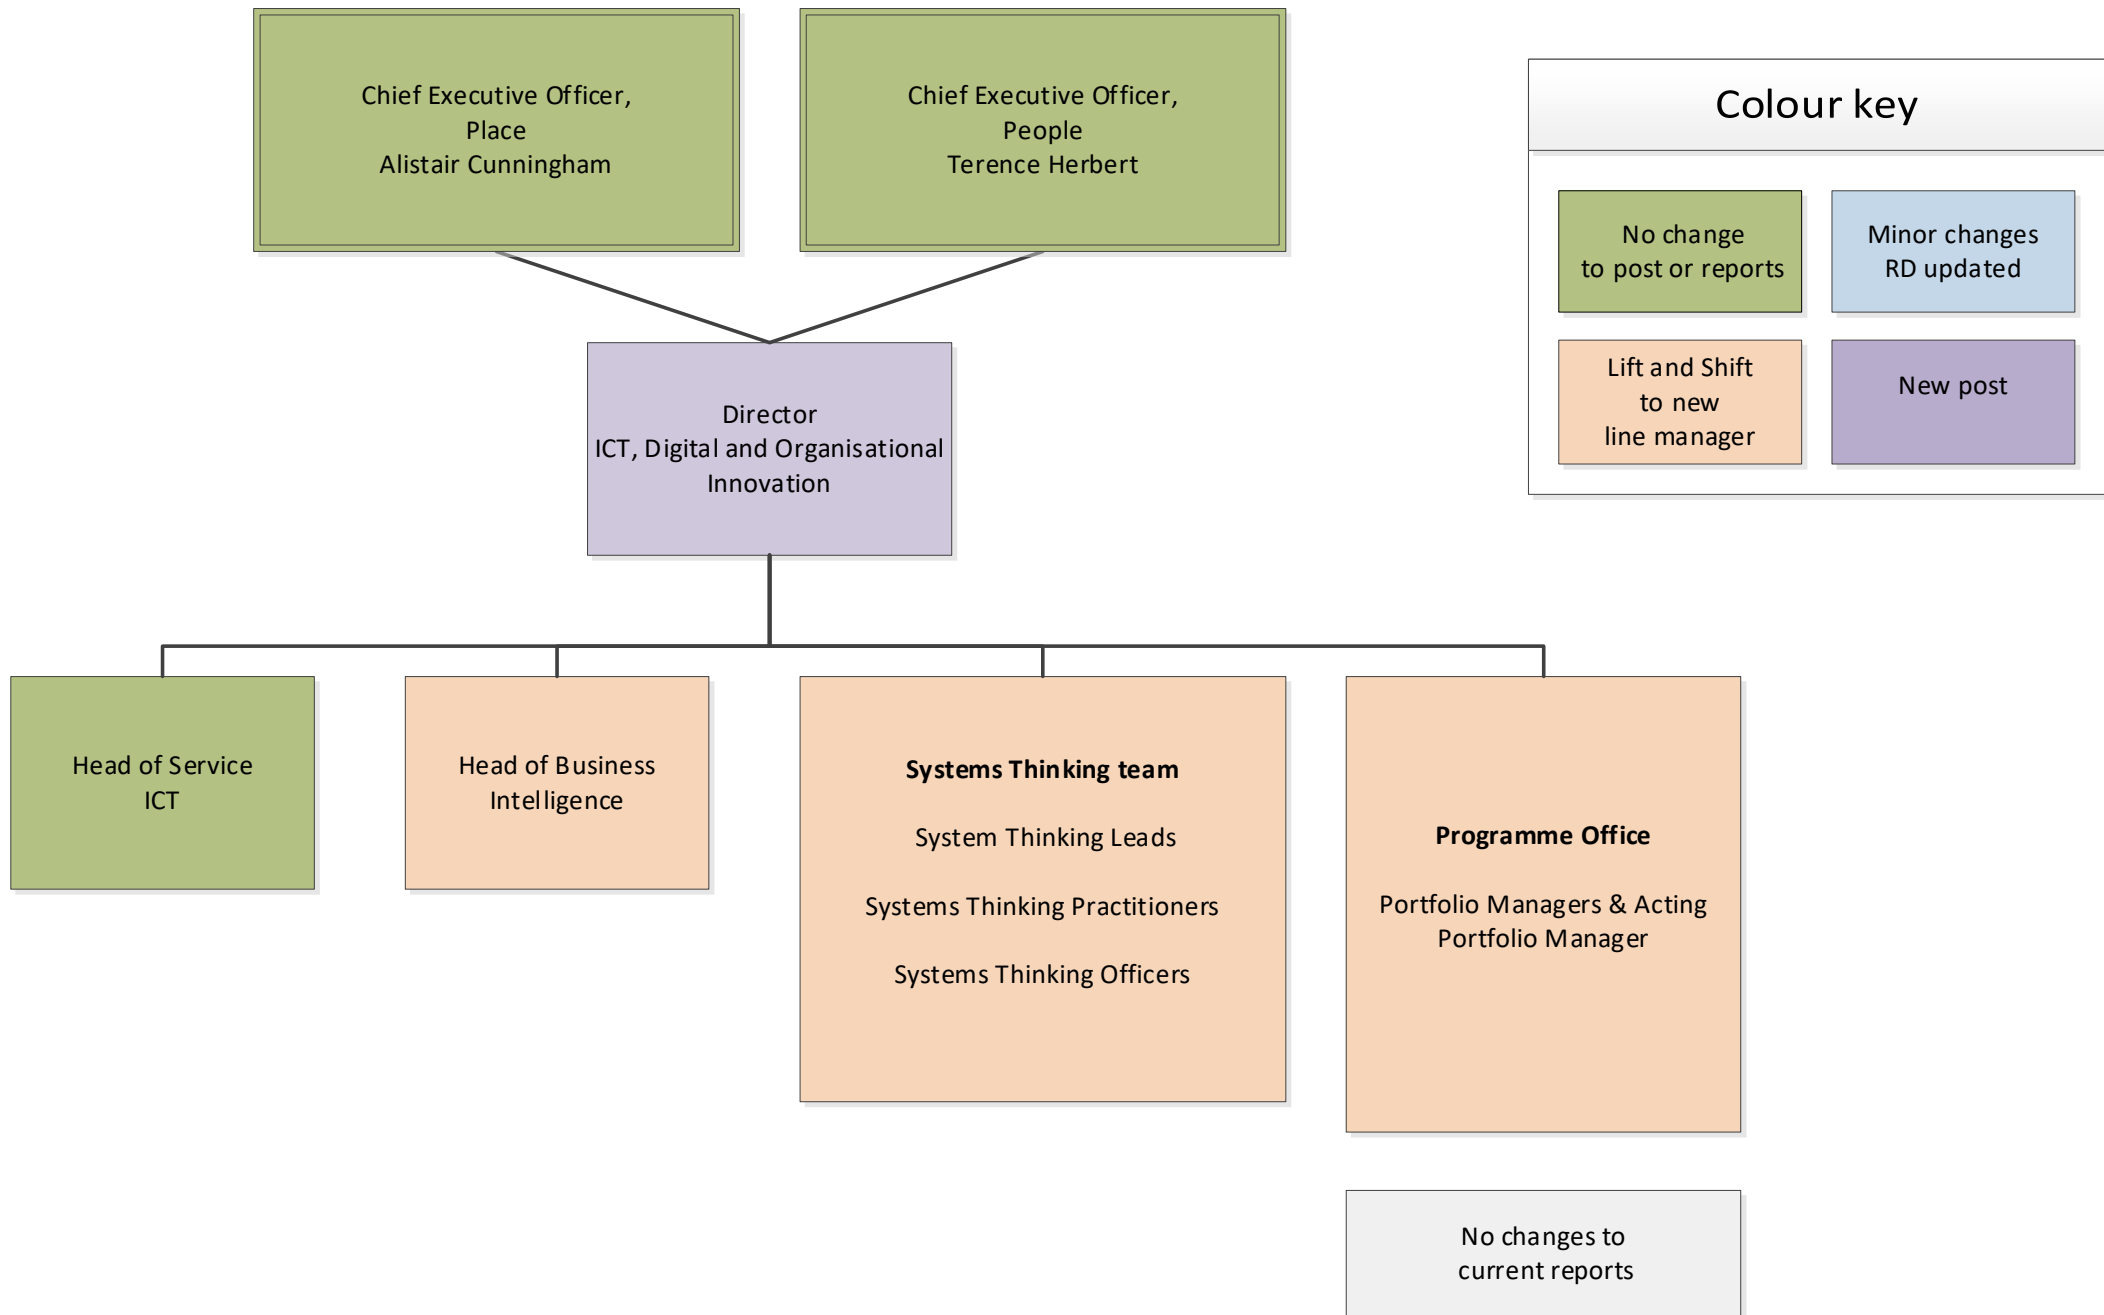

# Information for staff

Senior Leadership Structure

**Colour key**

No change to post or reports	Minor changes RD updated
Lift and Shift to new line manager	New post

Chief Executive Officer,  
Place  
Alistair Cunningham

Director  
Communities and  
Neighbourhood

Head of Customer  
Services

Head of Service  
Communities

Head of Service  
Community Development

Head of Service  
Passenger Transport

Head of Rights of Way  
and Countryside

Head of Service  
Public Protection

Head of  
Communications,  
Marketing and Events

Current services remain  
unchanged

Streetscene and Place  
Based Community  
Services Manager

**Streetscene team**  
  
Engineer  
Technical Officer  
Technician

Technical support team