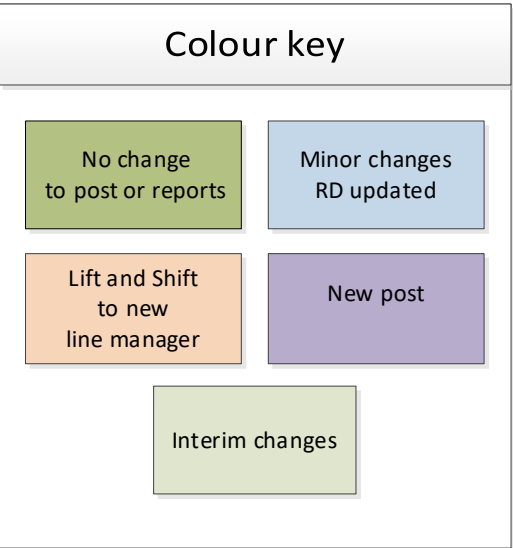

# Information for staff

Senior Leadership Structure

**Colour key**

No change to post or reports	Minor changes RD updated
Lift and Shift to new line manager	New post

Chief Executive Officer,  
Place  
Alistair Cunningham