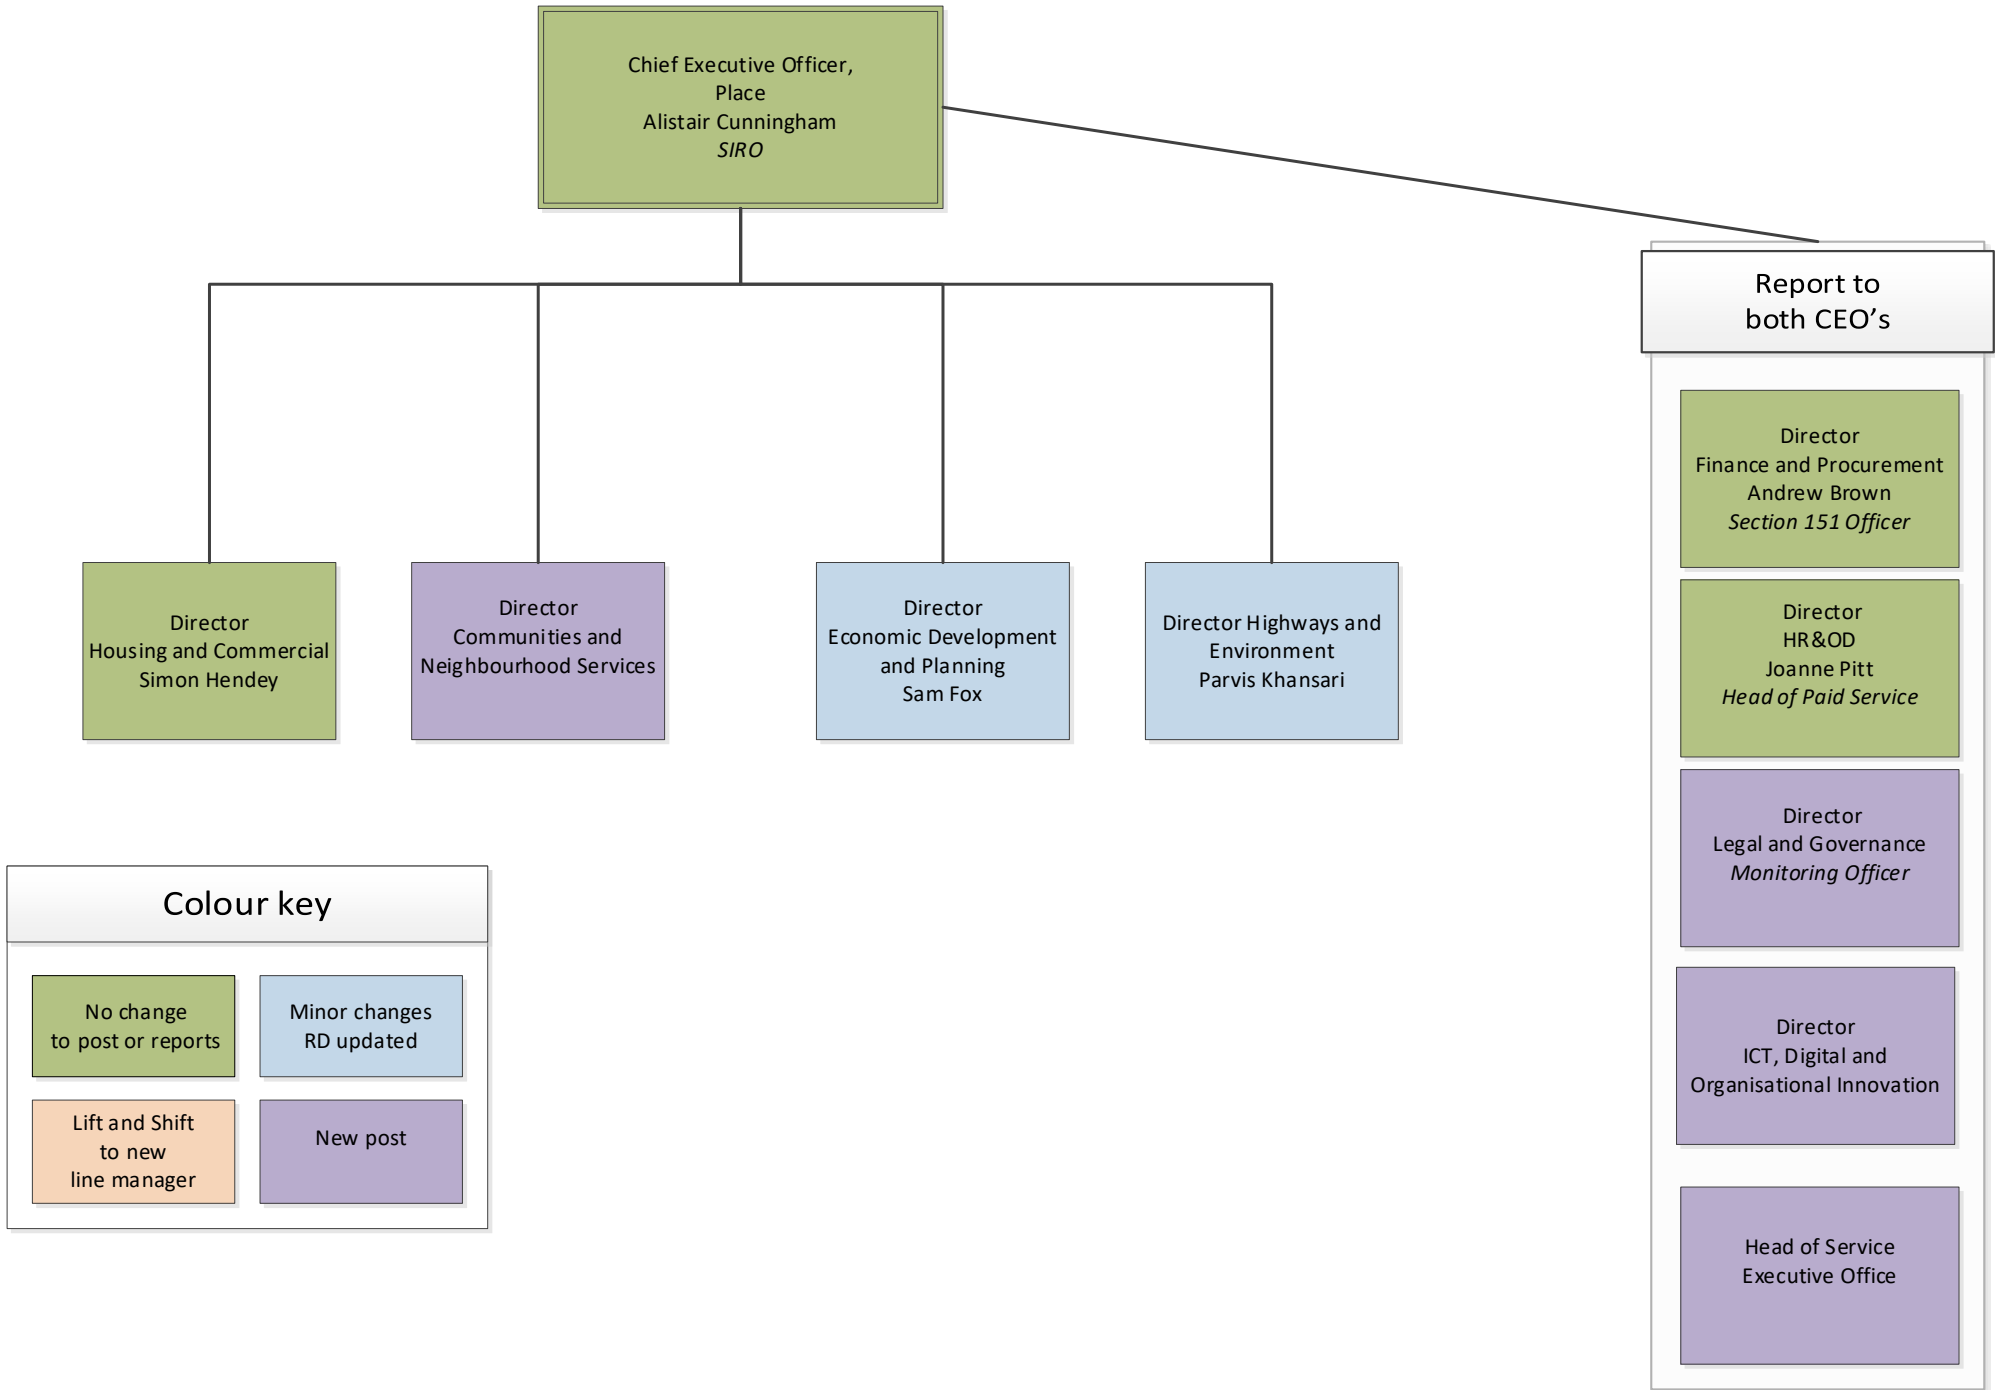

# Information for staff

Senior Leadership Structure

**Colour key**

No change to post or reports	Minor changes RD updated
Lift and Shift to new line manager	New post

Chief Executive Officer,  
Place  
Alistair Cunningham

Director  
Communities and  
Neighbourhood

Head of Customer  
Services

Head of Service  
Communities

Head of Service  
Community Development

Head of Service  
Passenger Transport

Head of Rights of Way  
and Countryside

Head of Service  
Public Protection

Head of  
Communications,  
Marketing and Events

Current services remain  
unchanged

Streetscene and Place  
Based Community  
Services Manager

**Streetscene team**  
  
Engineer  
Technical Officer  
Technician