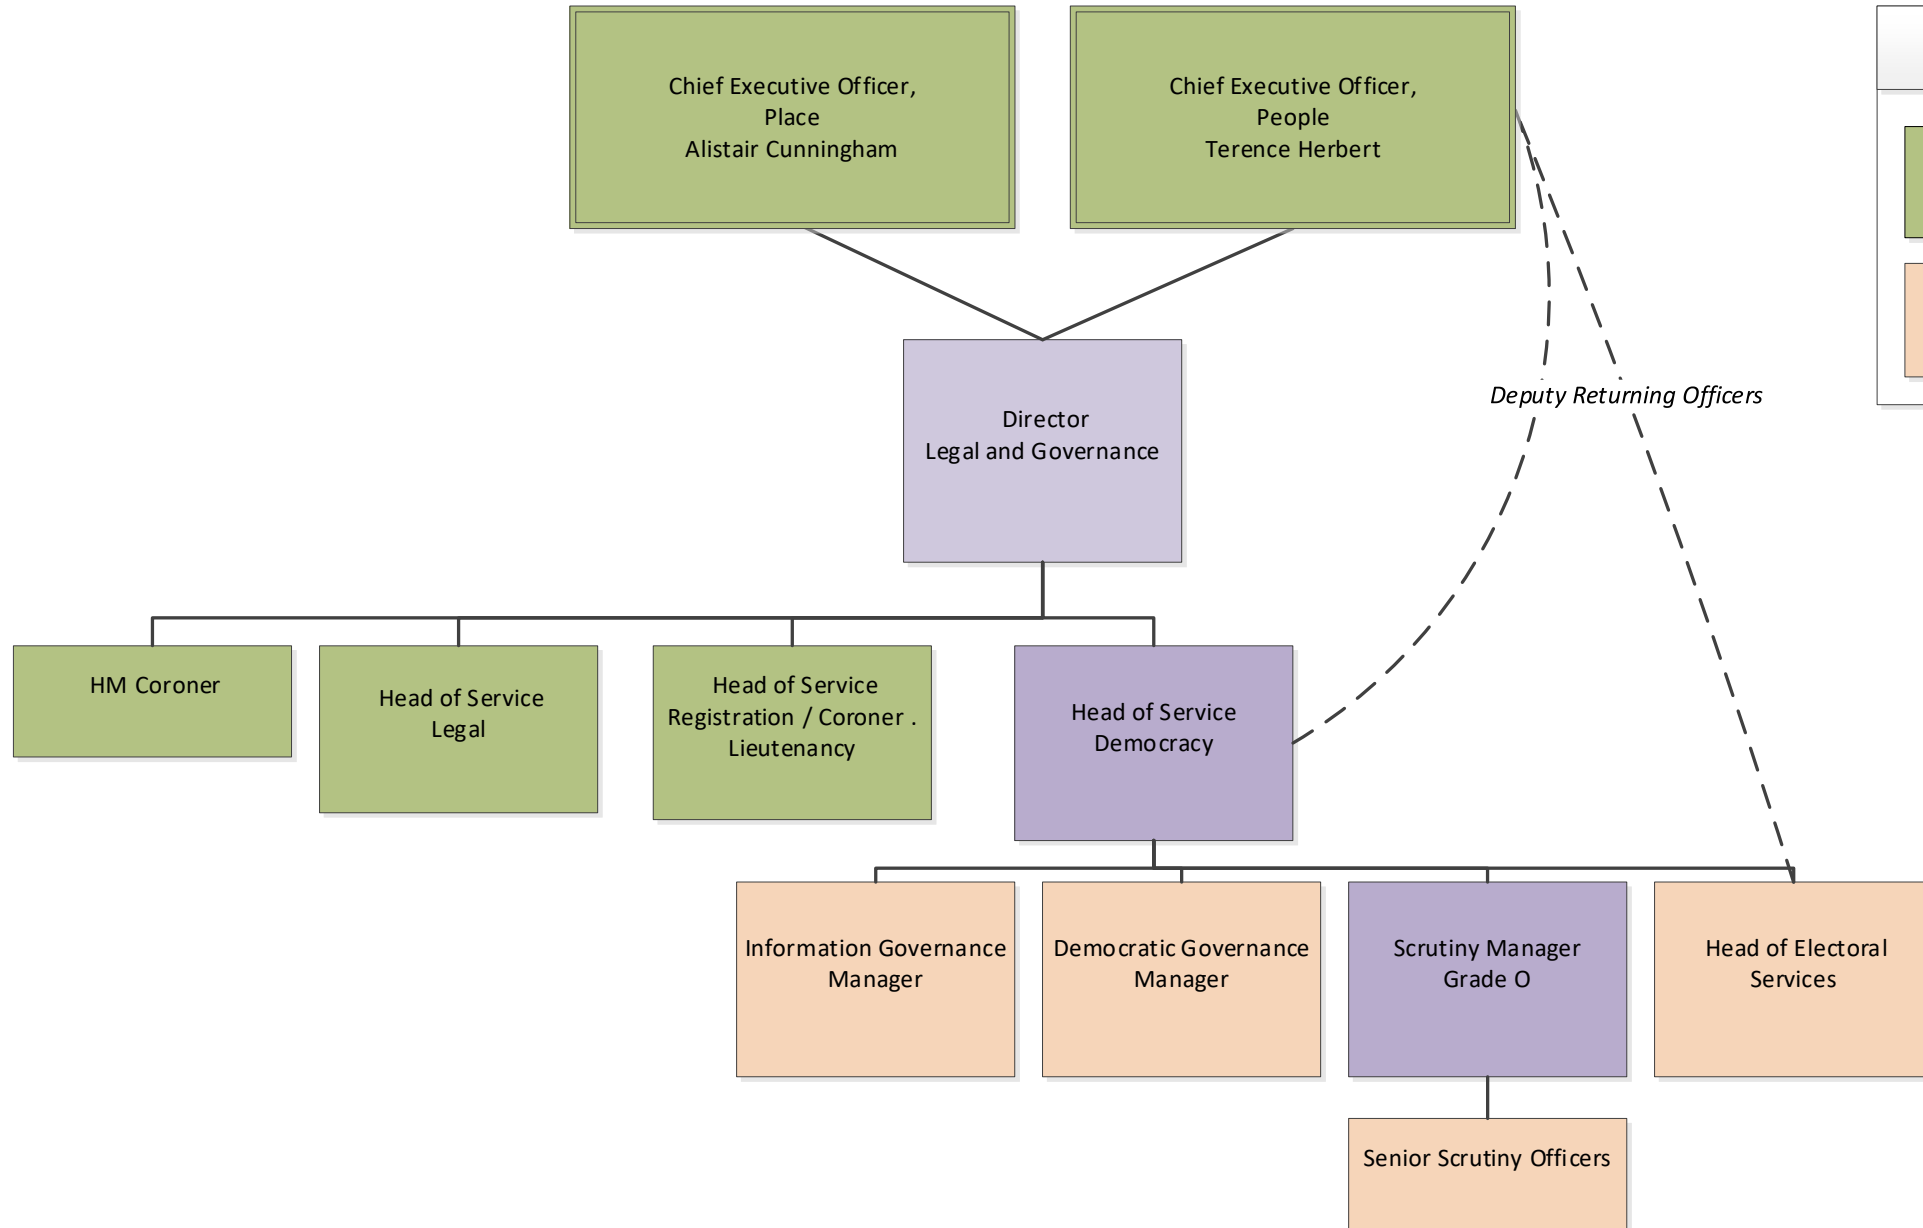

# Information for staff

Senior Leadership Structure

**Colour key**

No change to post or reports	Minor changes RD updated
Lift and Shift to new line manager	New post

Chief Executive Officer,  
Place  
Alistair Cunningham

Director  
Communities and  
Neighbourhood

Head of Customer  
Services

Head of Service  
Communities

Head of Service  
Community Development

Head of Service  
Passenger Transport

Head of Rights of Way  
and Countryside

Head of Service  
Public Protection

Head of  
Communications,  
Marketing and Events

Current services remain  
unchanged

Streetscene and Place  
Based Community  
Services Manager

**Streetscene team**  
  
Engineer  
Technical Officer  
Technician