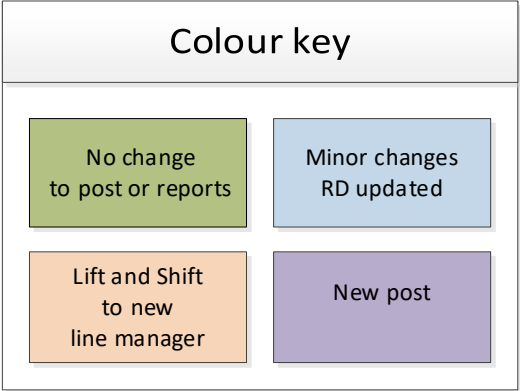

# Information for staff

Senior Leadership Structure

**Colour key**

No change to post or reports	Minor changes RD updated
Lift and Shift to new line manager	New post

Chief Executive Officer,  
Place  
Alistair Cunningham