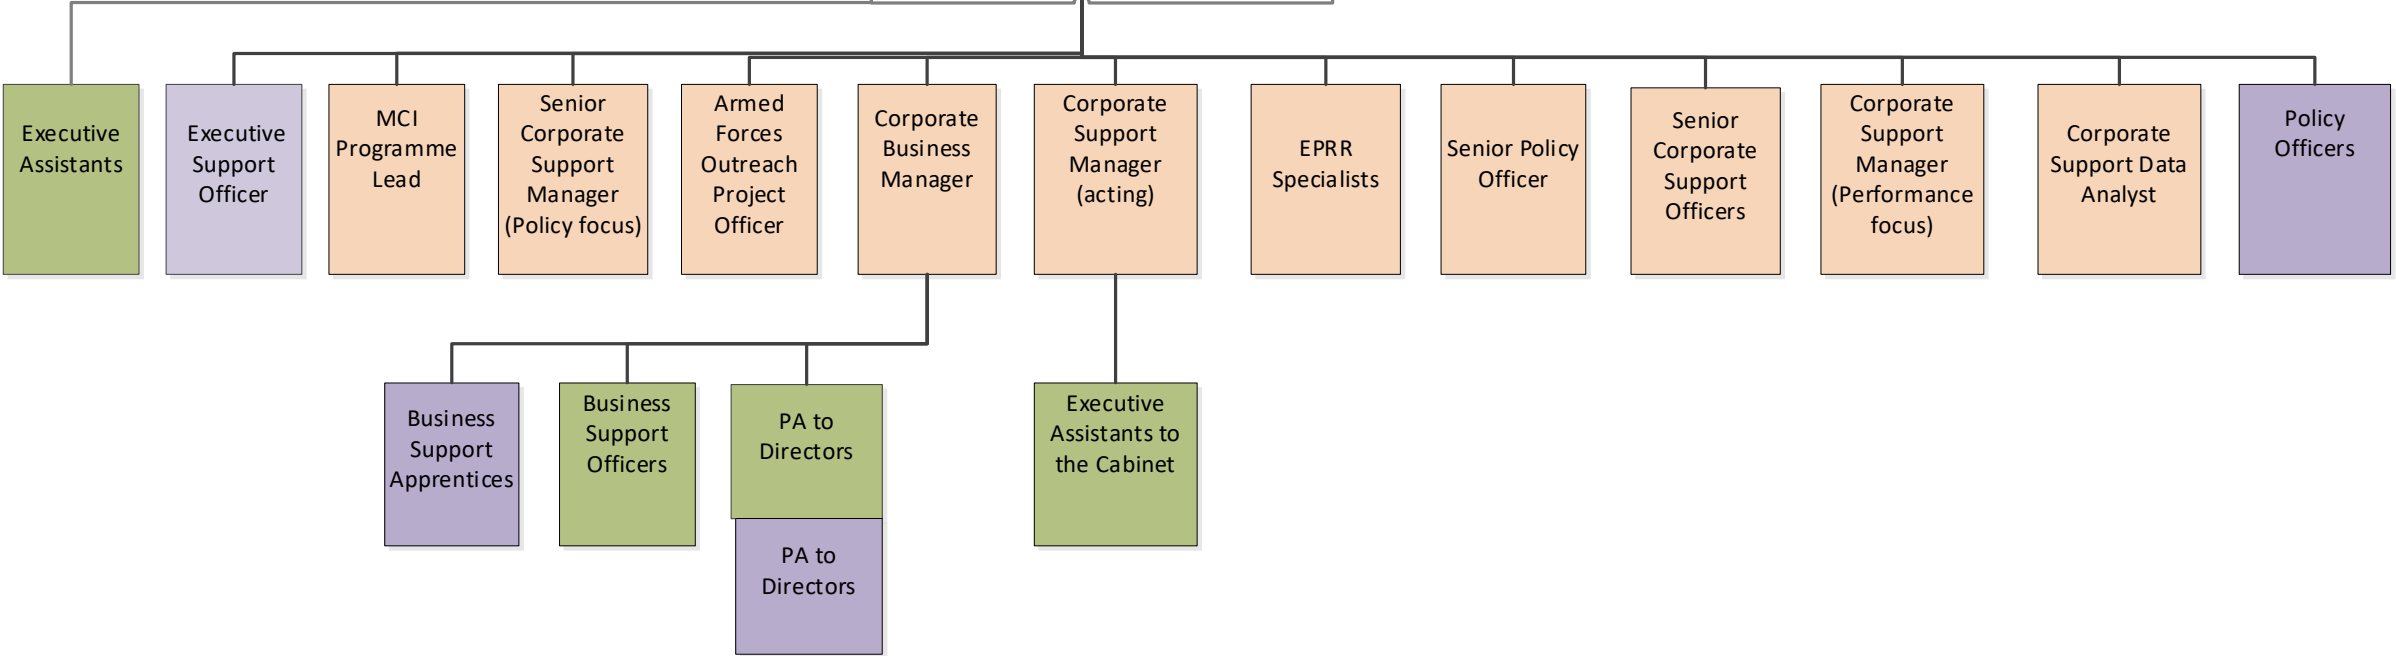

# Information for staff

Senior Leadership Structure

**Colour key**

No change to post or reports	Minor changes RD updated
Lift and Shift to new line manager	New post

Chief Executive Officer,  
Place  
Alistair Cunningham